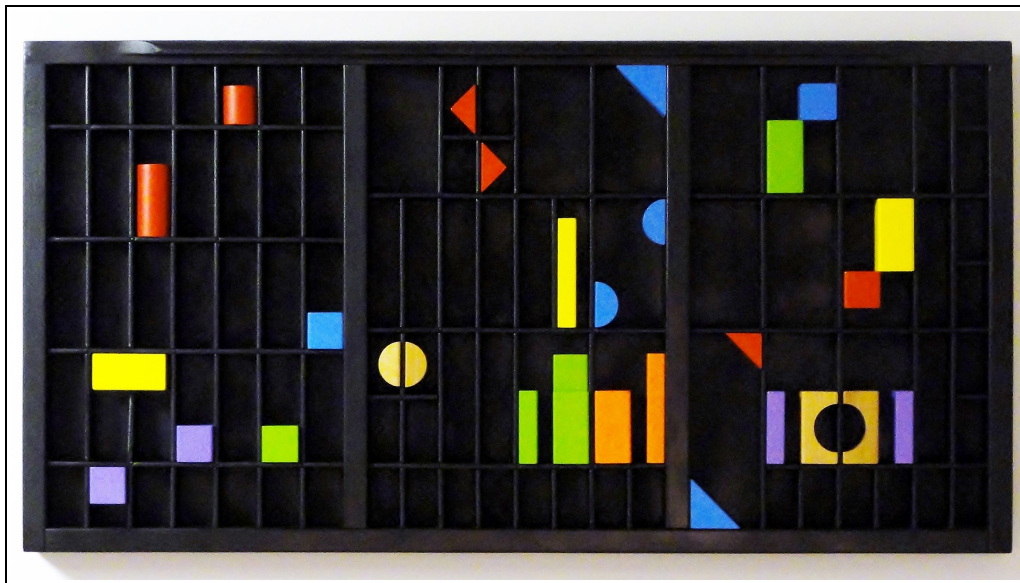

Child's Play. 2014. Assemblage. 19 x 32 in.

Child's Play II. 2014. Assemblage. 16½ x 32 in.

Child's Play was the first of several typesetter tray assemblages. Child's Play II, made later the same year, shows my experimentation with color and a change from flat to satin black paint. Aptly named, it started out as a playtime activity with my young nephew Jacob.